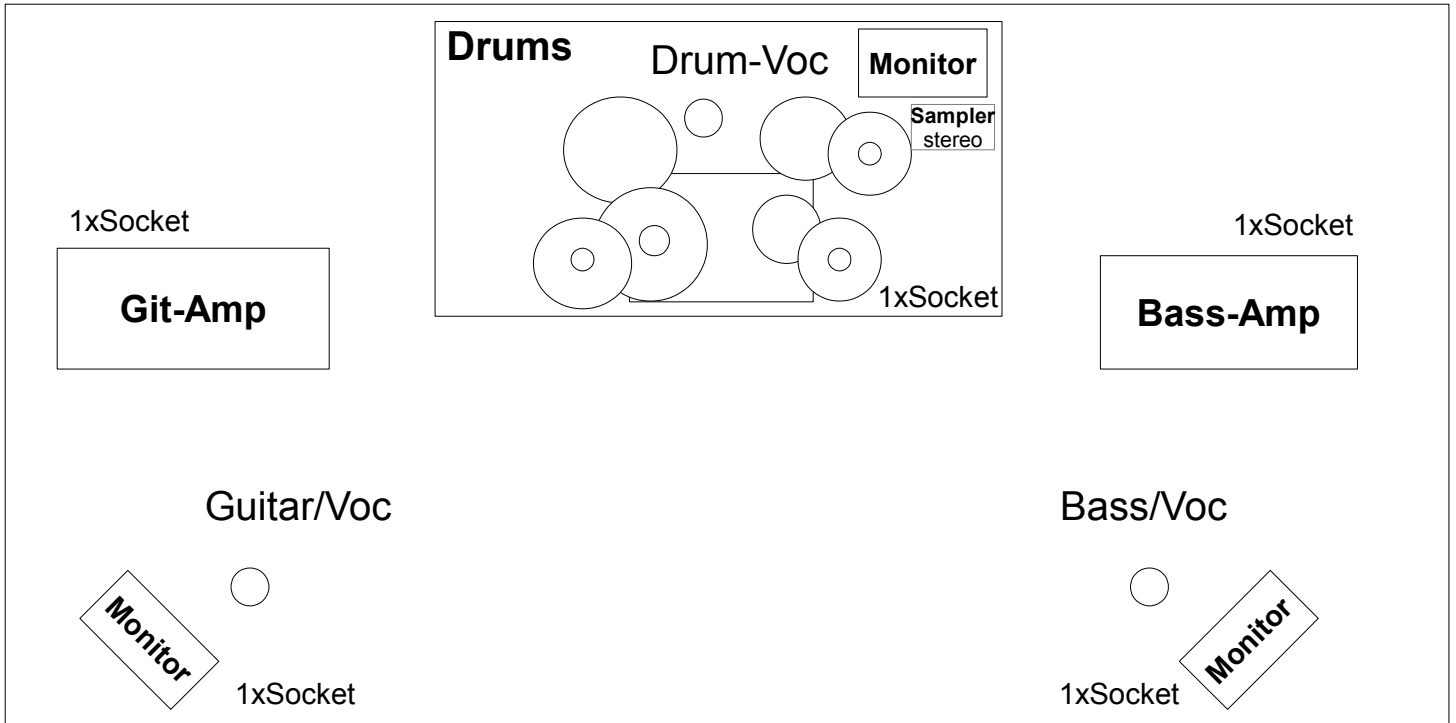

TIL

Technical Rider

Channels:

Ch.	Instr.	
1	BD	Mic.
2	SD	Mic.
3	HH	Mic.
4	Stand-Tom	Mic
5	Floor-Tom	Mic.
6	OH-L	Mic.
7	OH-R	Mic.
8	Sampler-L	DI-Box
9	Sampler-R	DI-Box
10	Bass	DI-Out
11	Guitar	Mic.
12	Guitar Vocals	Mic.
13	Bass Vocals	Mic
14	Drum Vocals	Mic